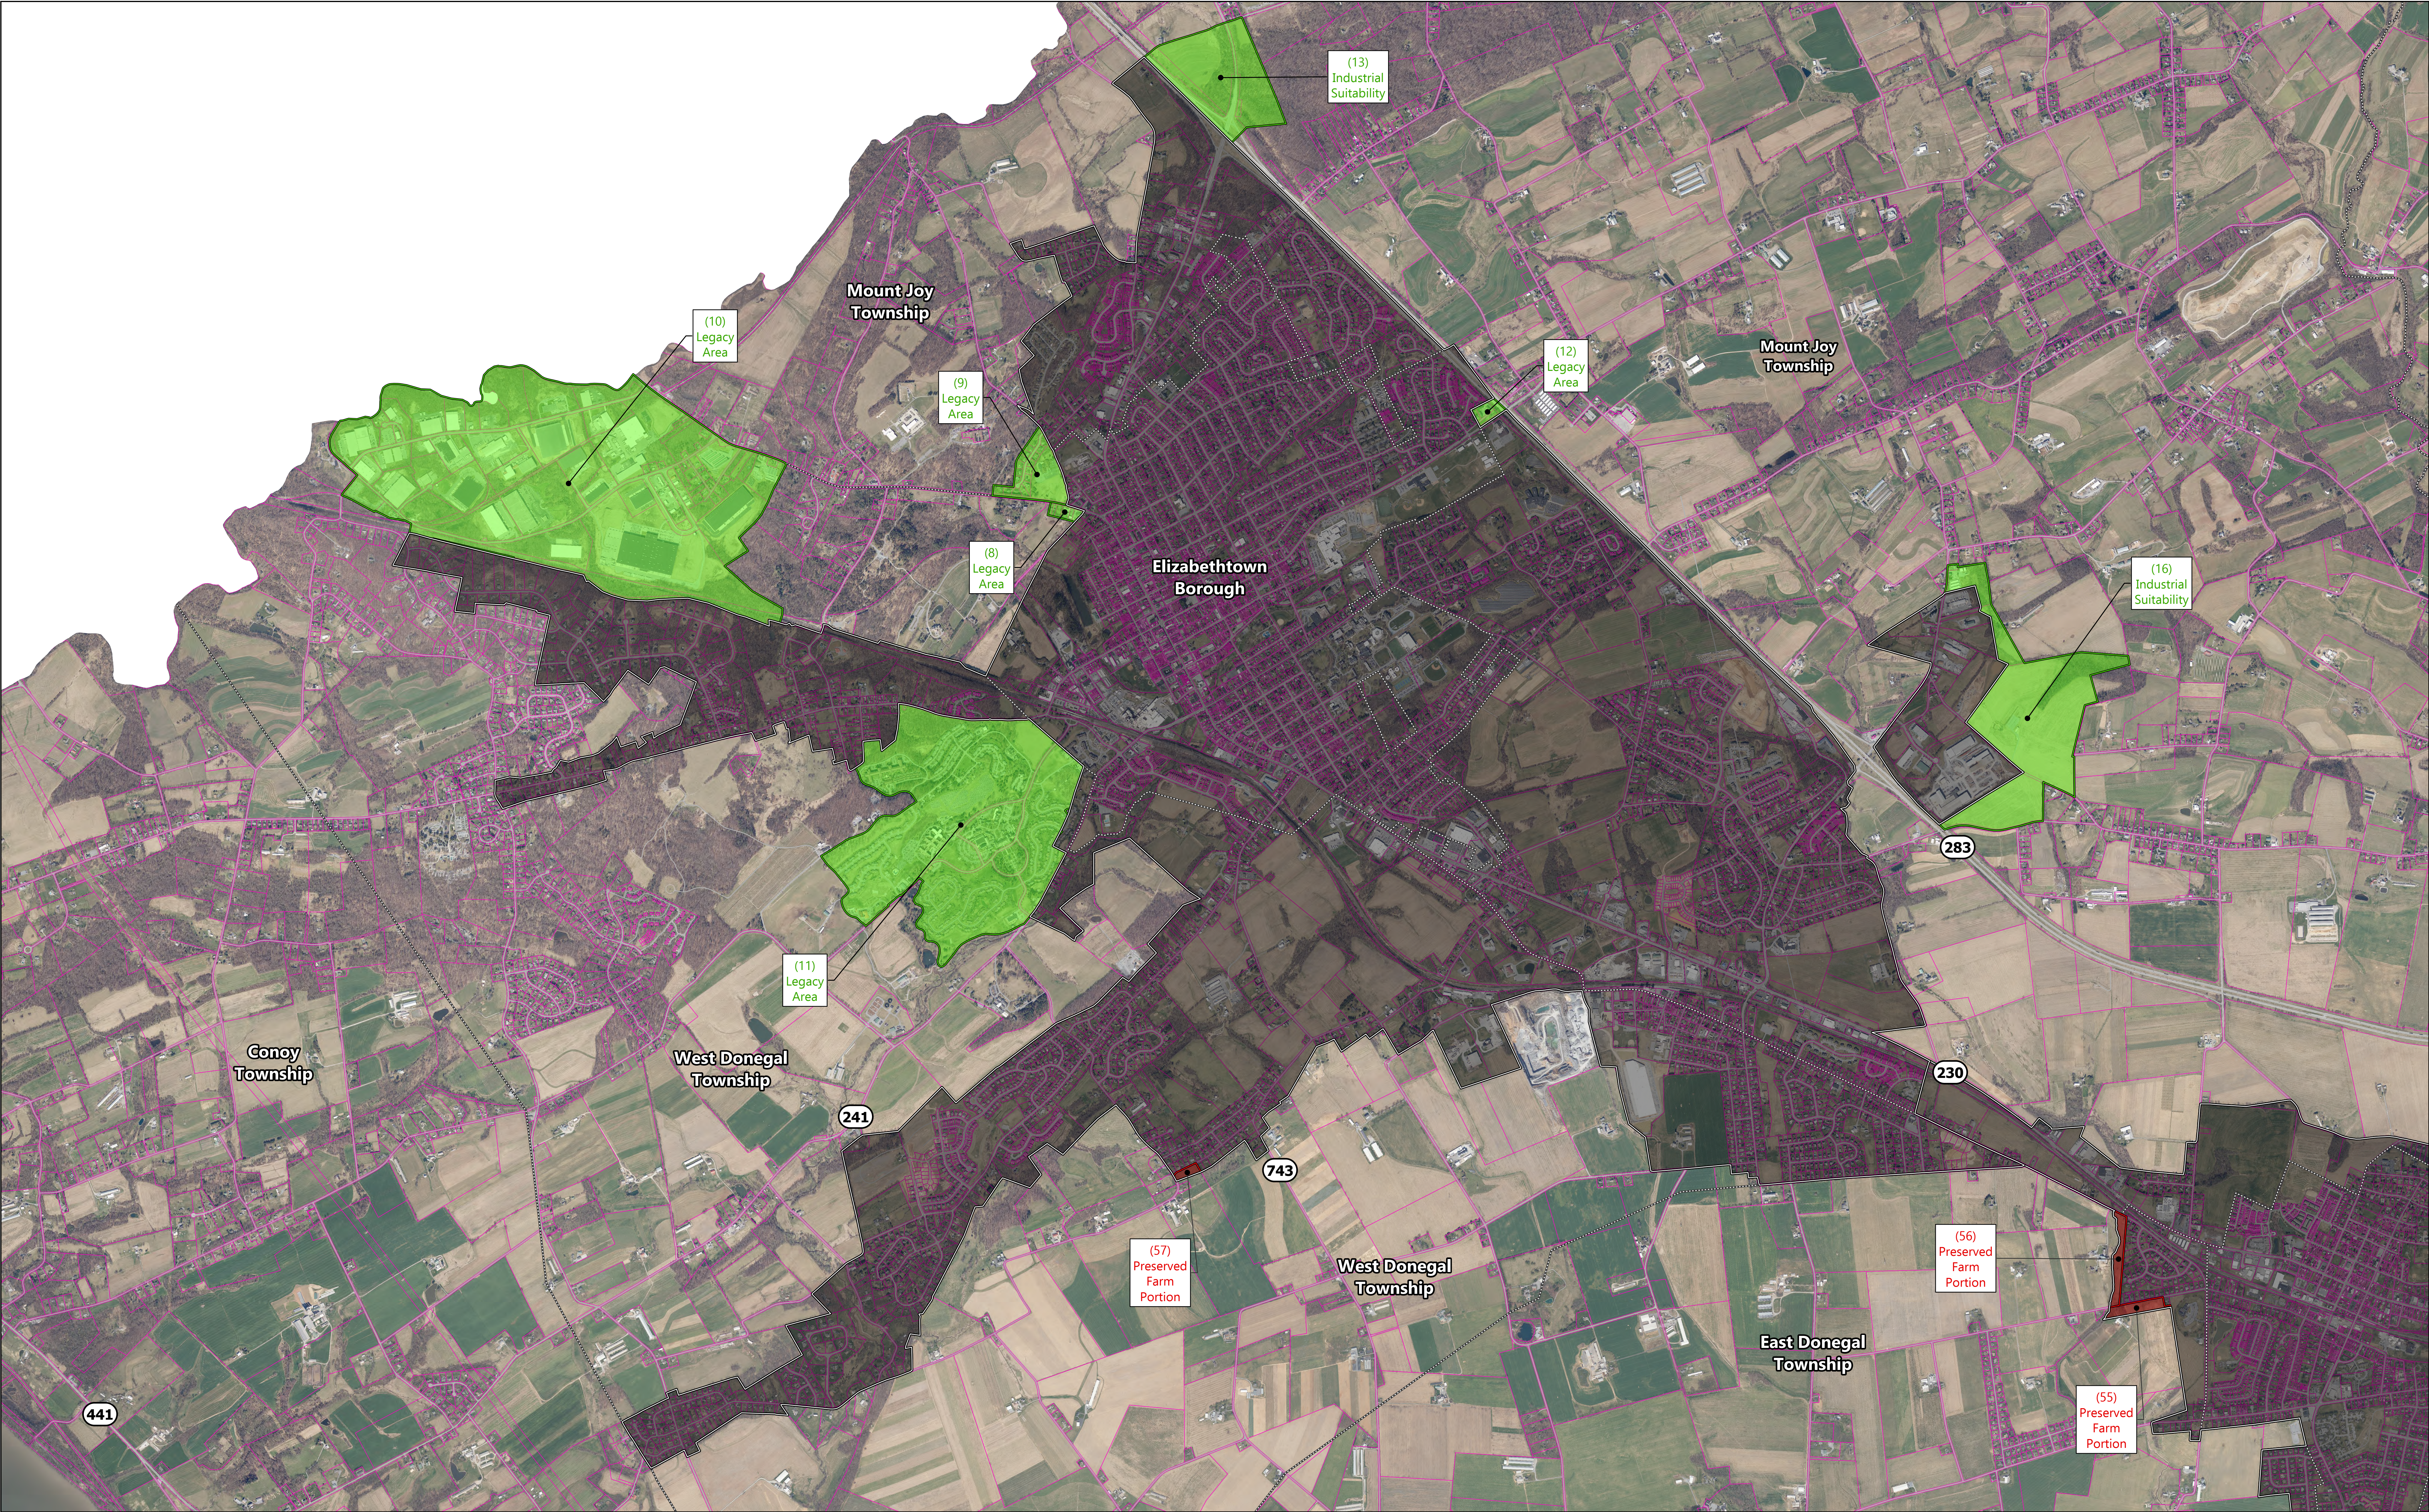

Growth Area Recalibration

Elizabethtown UGA

Lancaster County, Pennsylvania

Legend

■ Add	places2040 Growth Area
■ Remove	Municipal Boundary
Already Added	Road
Already Removed	Parcel Boundary